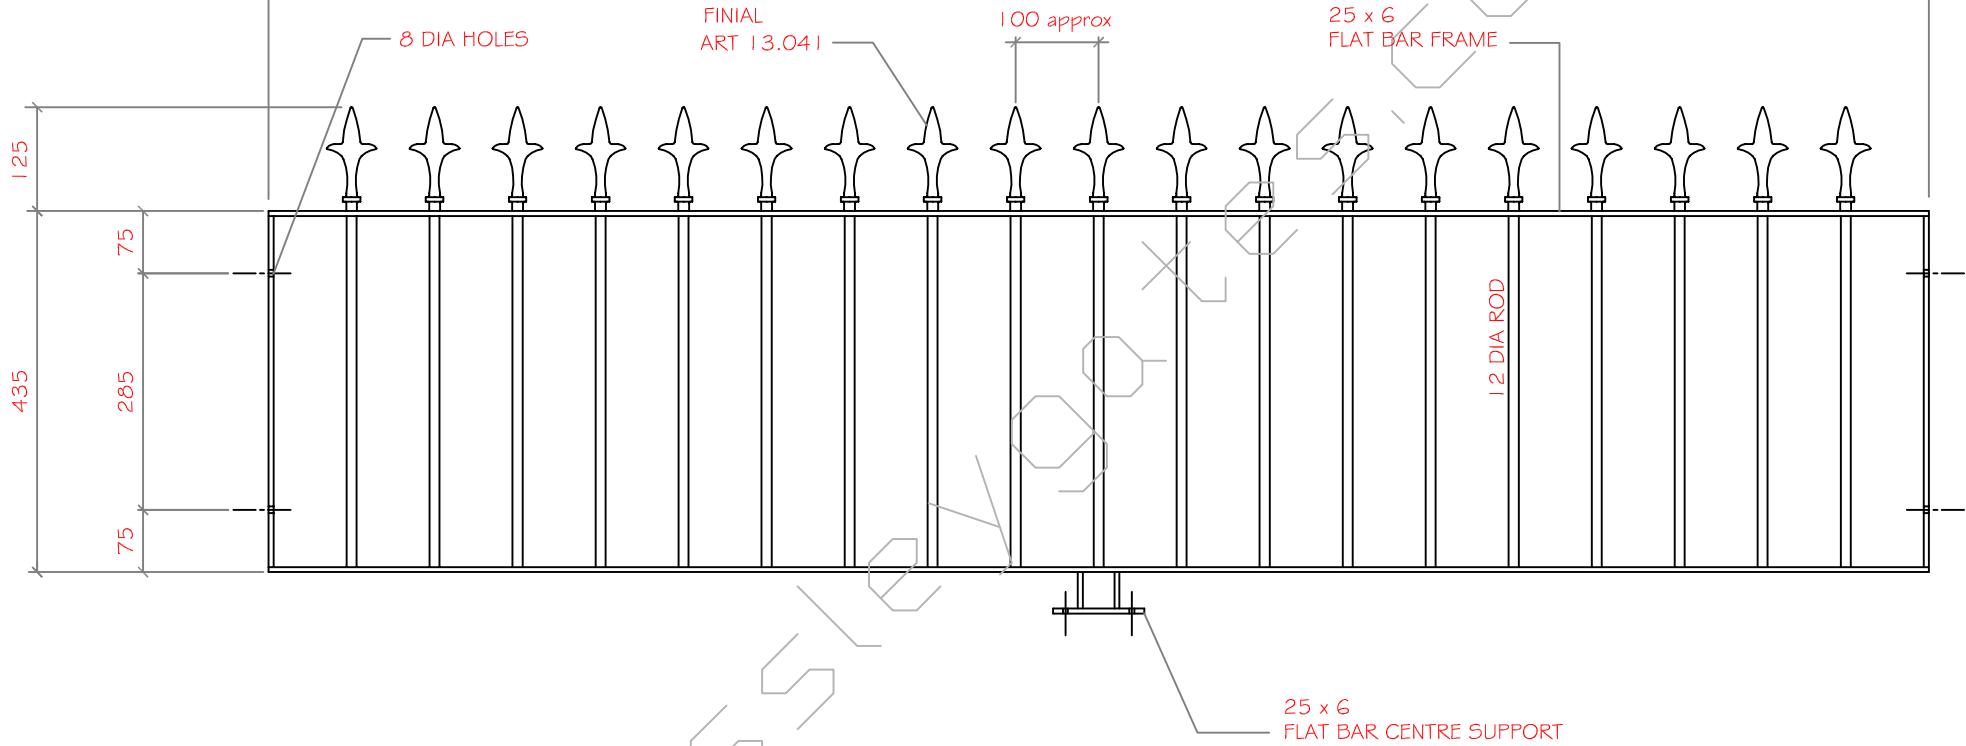

MADE TO MEASURE (MAX PANEL SIZE 2 Metre)

'THE RACECOURSE RANGE'
TYPE - ASCOT FENCE.
OPENING - MADE TO MEASURE.
FINISH - HOT DIPPED GALVANISED.