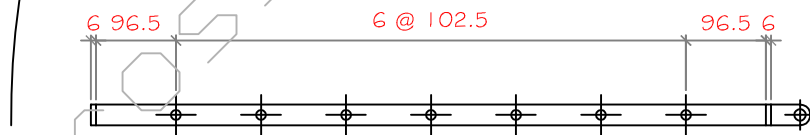

ELEVATION

OPEN INWARDS

PLAN ON A - A

2 x GATE HINGE

1 x GATE CATCH

'THE RACECOURSE RANGE'
 TYPE - ASCOT SINGLE.
 OPENING SIZE - 91.5cm (3'-0").
 FINISH - HOT DIPPED GALVANISED.

NOTE: ALL GATES SHOWN HINGED RIGHT, OPEN INWARDS (VIEWED FROM OUTSIDE)