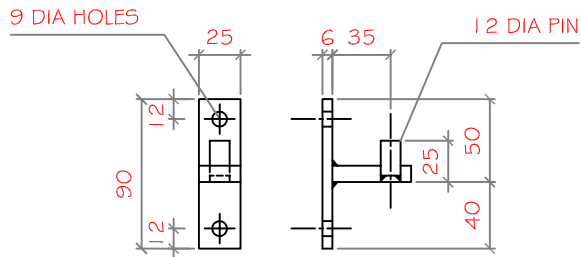

ELEVATION

OPEN INWARDS

PLAN ON A - A

2 x GATE HINGE

1 x GATE CATCH

'THE RACECOURSE RANGE'
 TYPE - ASCOT SINGLE.
 OPENING SIZE - 91.5cm (3'-0").
 FINISH - HOT DIPPED GALVANISED.

NOTE: ALL GATES SHOWN HINGED RIGHT, OPEN INWARDS (VIEWED FROM OUTSIDE)