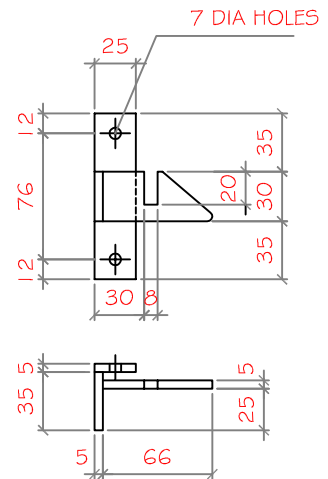

ELEVATION

OPEN INWARDS

PLAN ON A - A

2 x GATE HINGE

1 x GATE CATCH

'THE RACECOURSE RANGE'
 TYPE - ASCOT SINGLE.
 OPENING SIZE - 91.5cm (3'-0").
 FINISH - HOT DIPPED GALVANISED.

NOTE: ALL GATES SHOWN HINGED RIGHT, OPEN INWARDS (VIEWED FROM OUTSIDE)